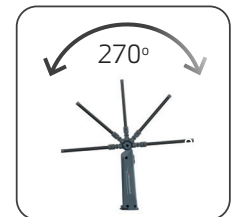

SLIM

Ultra-thin rechargeable work light

SLIM is an USB-C rechargeable LED work light that offers the perfect combination of convenience and versatility. It is a 3-in-1 solution that serves as an inspection light, work light, and flashlight - all in one compact and portable handlamp.

With the ultra-thin design of the light strip (only $\varnothing 9$ mm), it is perfect for reaching the most narrow and inaccessible work areas. This makes SLIM ideal for very demanding and difficult inspection jobs.

It has a built-in magnet and hook, as well as a flexible 100 % foldable body that offers flexible positioning options. The design allows for traditional hand-held use, and its compact size ensures portability anywhere. When folded, it easily transforms into a flashlight that provides a firm grip. In addition, a user-friendly battery indicator keeps you informed about the battery level.

Powered by a high efficiency multi-LED design of 20 LEDs, SLIM offers an adjustable light output up to 500 lumen. The top spotlight provides a focused beam of 150 lumen. The OPTILight setting delivers the required illuminance (LUX) in a typical work situation, ensuring optimized light and runtime with a simple touch. This work light provides a constant lumen output performance measured according to the European standard EN 13032-1.